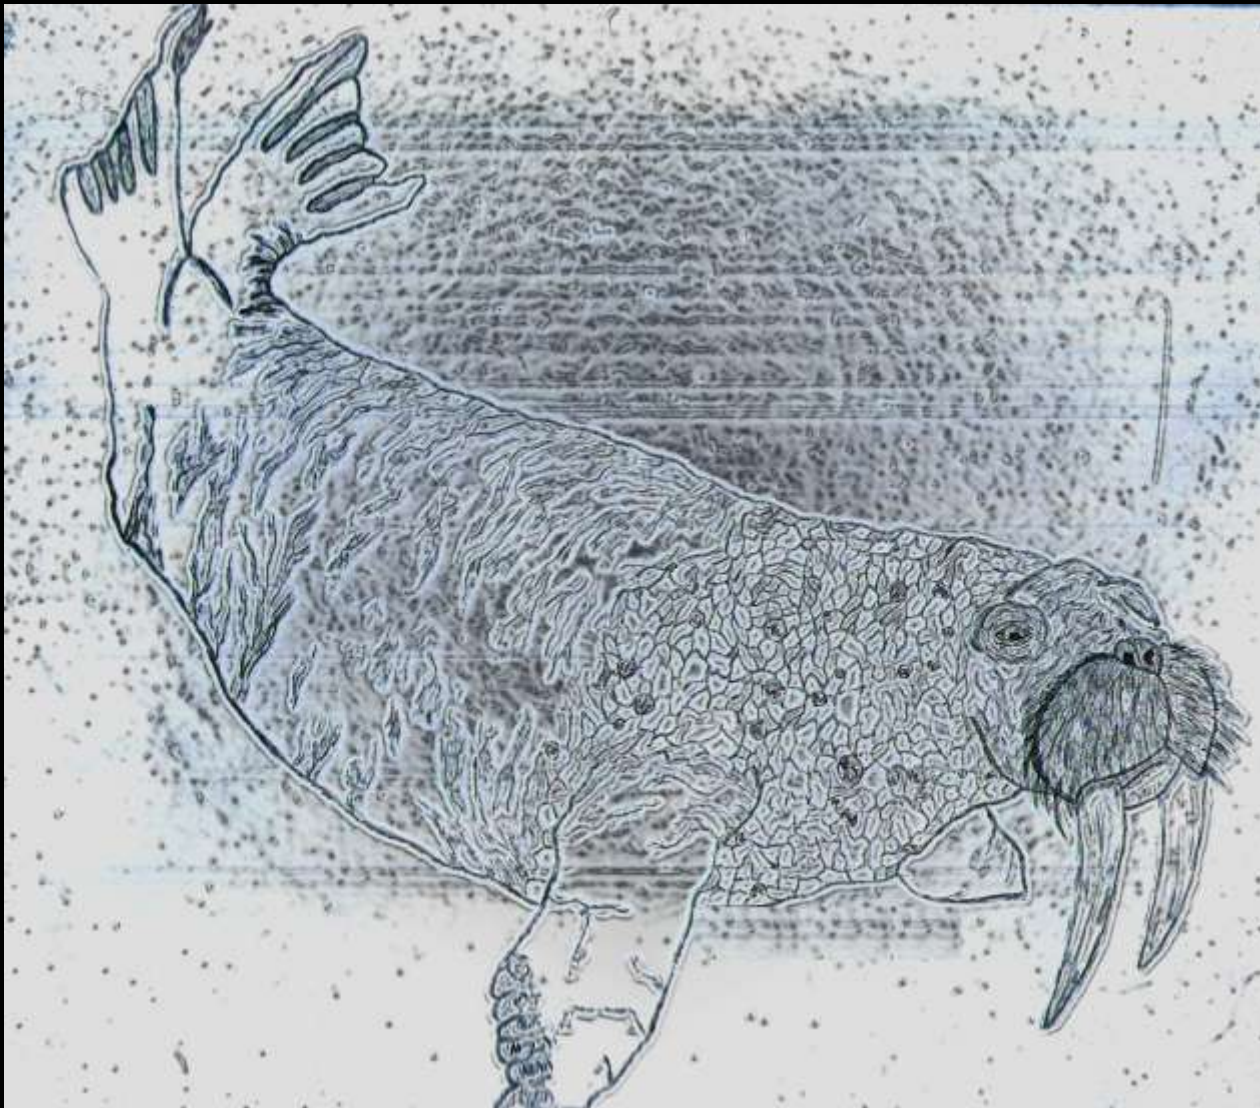

Lindsey von Borstel, Octopus, 600 x 800 Pixels,
Ink drawing and Photoshop CS5, 2011.

Lindsey von Borstel, Walrus, 600 x 800
Pixels, Drawing and Photoshop CS5, 2011.

Lindsey von Borstel, Little Squid, 600 x 800 Pixels,
Ink drawing and Photoshop CS5, 2011.

Lindsey von Borstel, Great White Shark, 600 x 800
Pixels, Ink drawing and Photoshop CS5, 2011.

Lindsey von Borstel, *Creepy Angler*, 600 x 800
Pixels, Illustrator CS5 and Photoshop CS5, 2011.

Lindsey von Borstel, *Jelly Madness Series*, 600 x 800 Pixels, Canvas image and Photoshop CS5, 2011.