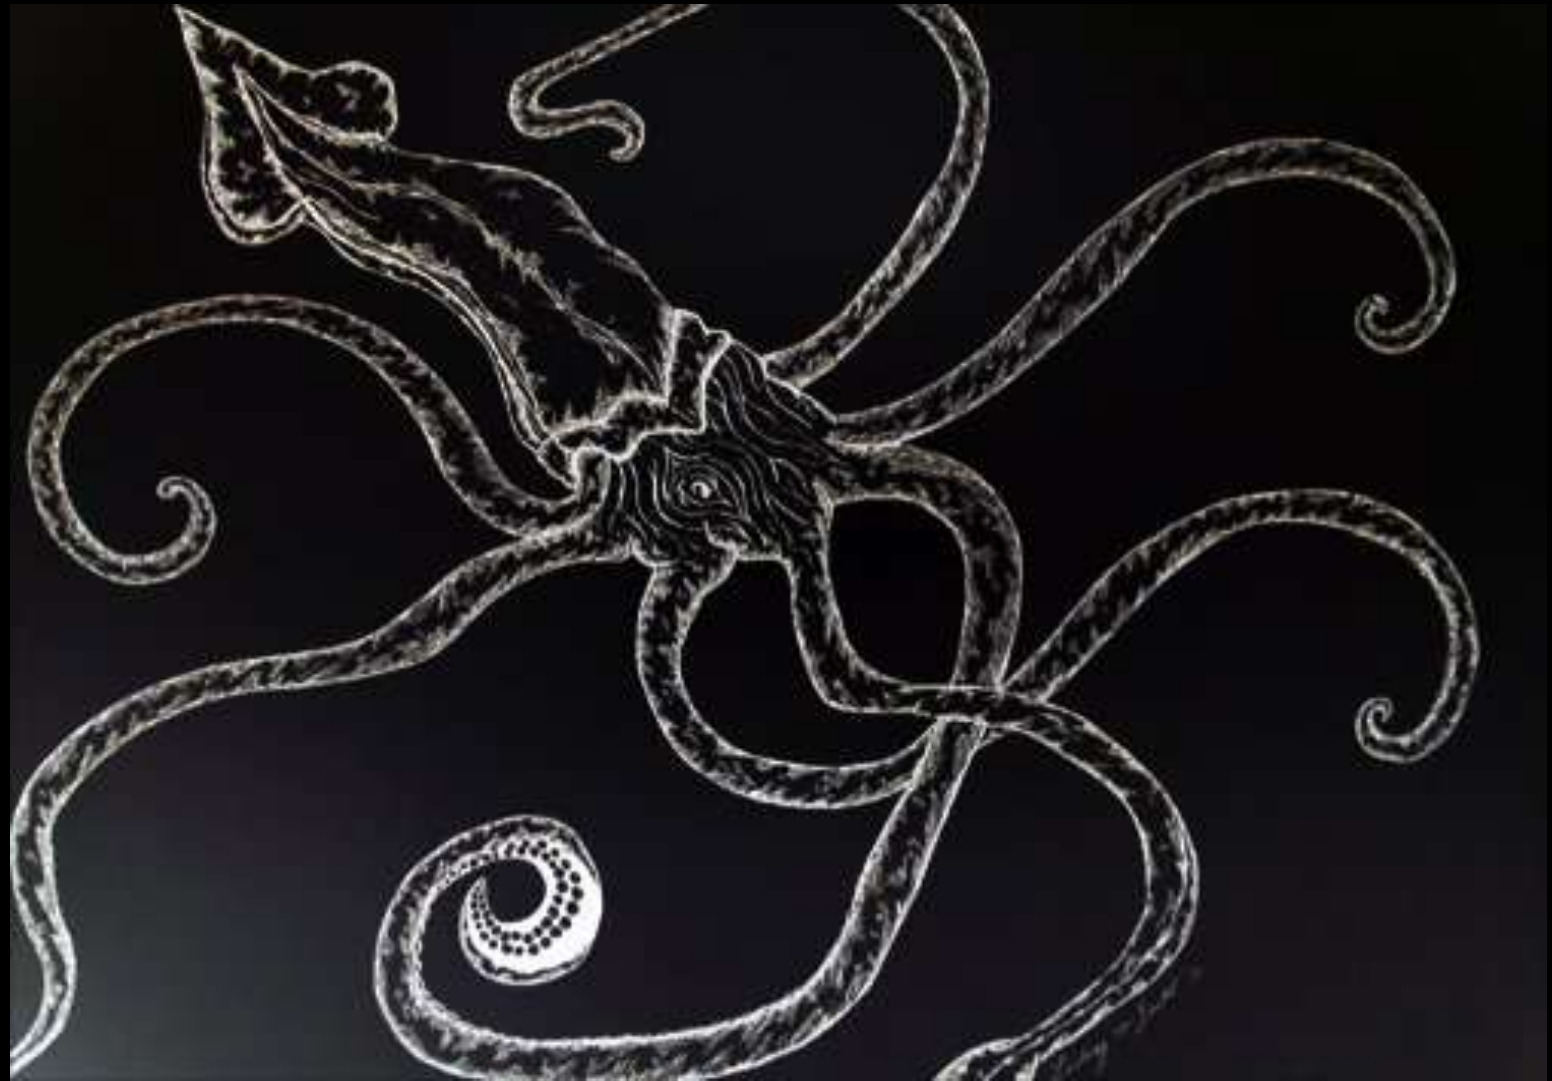

Lindsey von Borstel, *My Dream*,
600 x 800 Pixels, Canvas image
and Photoshop CS5, 2011.

Lindsey von Borstel, King Salmon, 600 x 800 Pixels,
Ink drawing and Photoshop CS5, 2011.

Lindsey von Borstel, *Colorful Coral Reef*,
600 x 800 Pixels, Canvas image and
Photoshop CS5, 2011.

Lindsey von Borstel, Baby Coho Salmon, 600 x 800
Pixels, Ink drawing and Photoshop CS5, 2011.

Lindsey von Borstel, Giant Squid and Sperm Whale,
600 x 800 Pixels, Ink drawing and Photoshop CS5,
2011.

Lindsey von Borstel, Giant Squid and Sperm Whale
2, 600 x 800 Pixels, Ink drawing and Photoshop CS5,
2011.