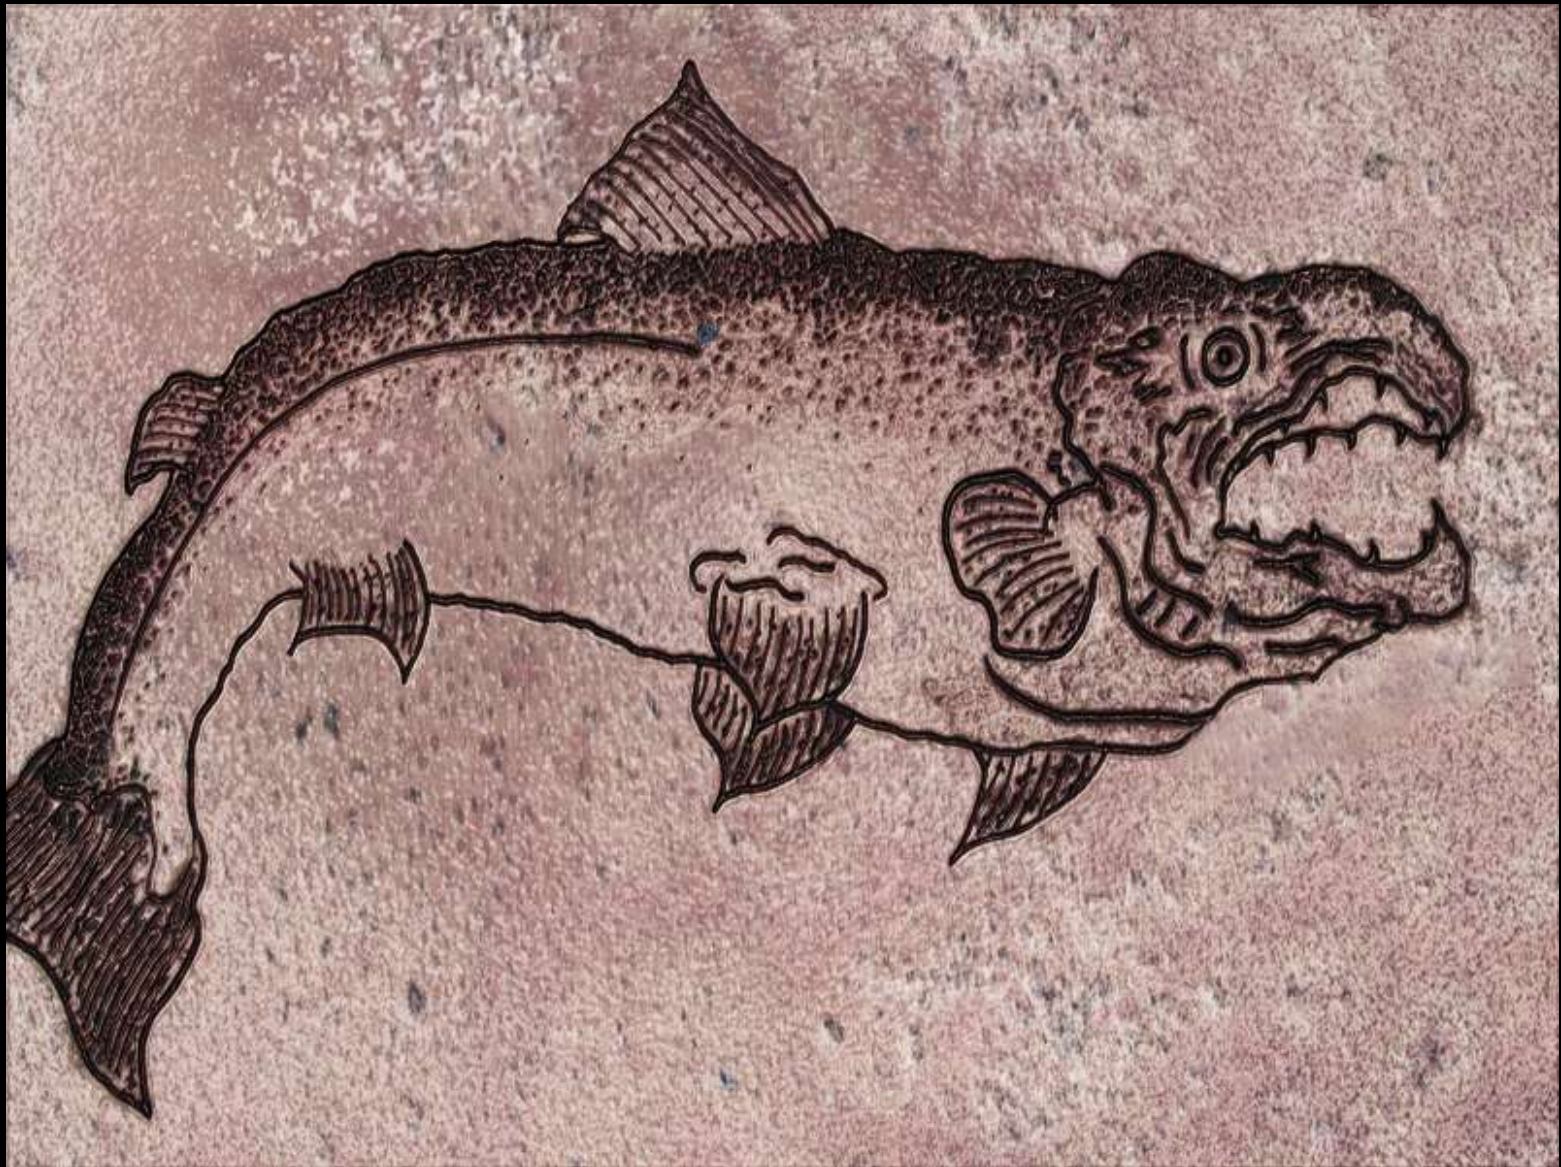

Lindsey von Borstel, King Salmon, 600 x 800 Pixels,
Ink drawing and Photoshop CS5, 2011.