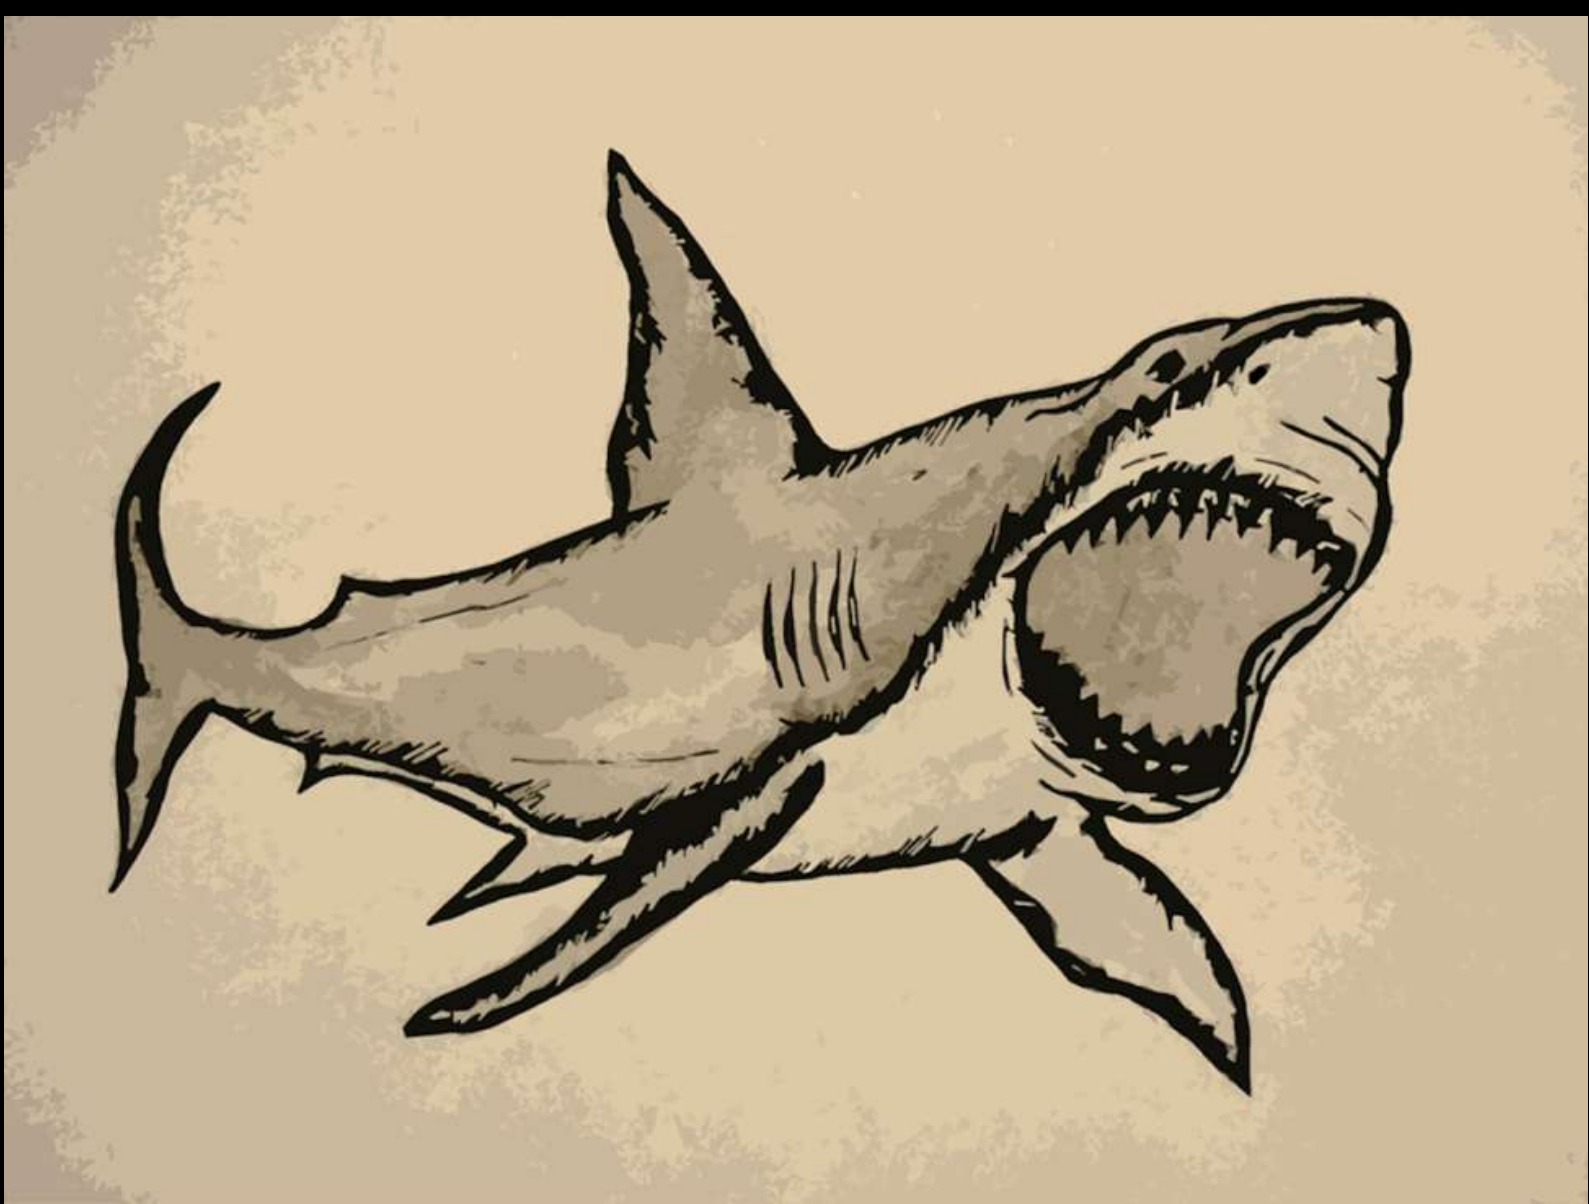

Lindsey von Borstel, Great White Shark, 600 x 800
Pixels, Ink drawing and Photoshop CS5, 2011.

Lindsey von Borstel, *Creepy Angler*, 600 x 800
Pixels, Illustrator CS5 and Photoshop CS5, 2011.

Lindsey von Borstel, *Jelly Madness Series*, 600 x 800 Pixels, Canvas image and Photoshop CS5, 2011.