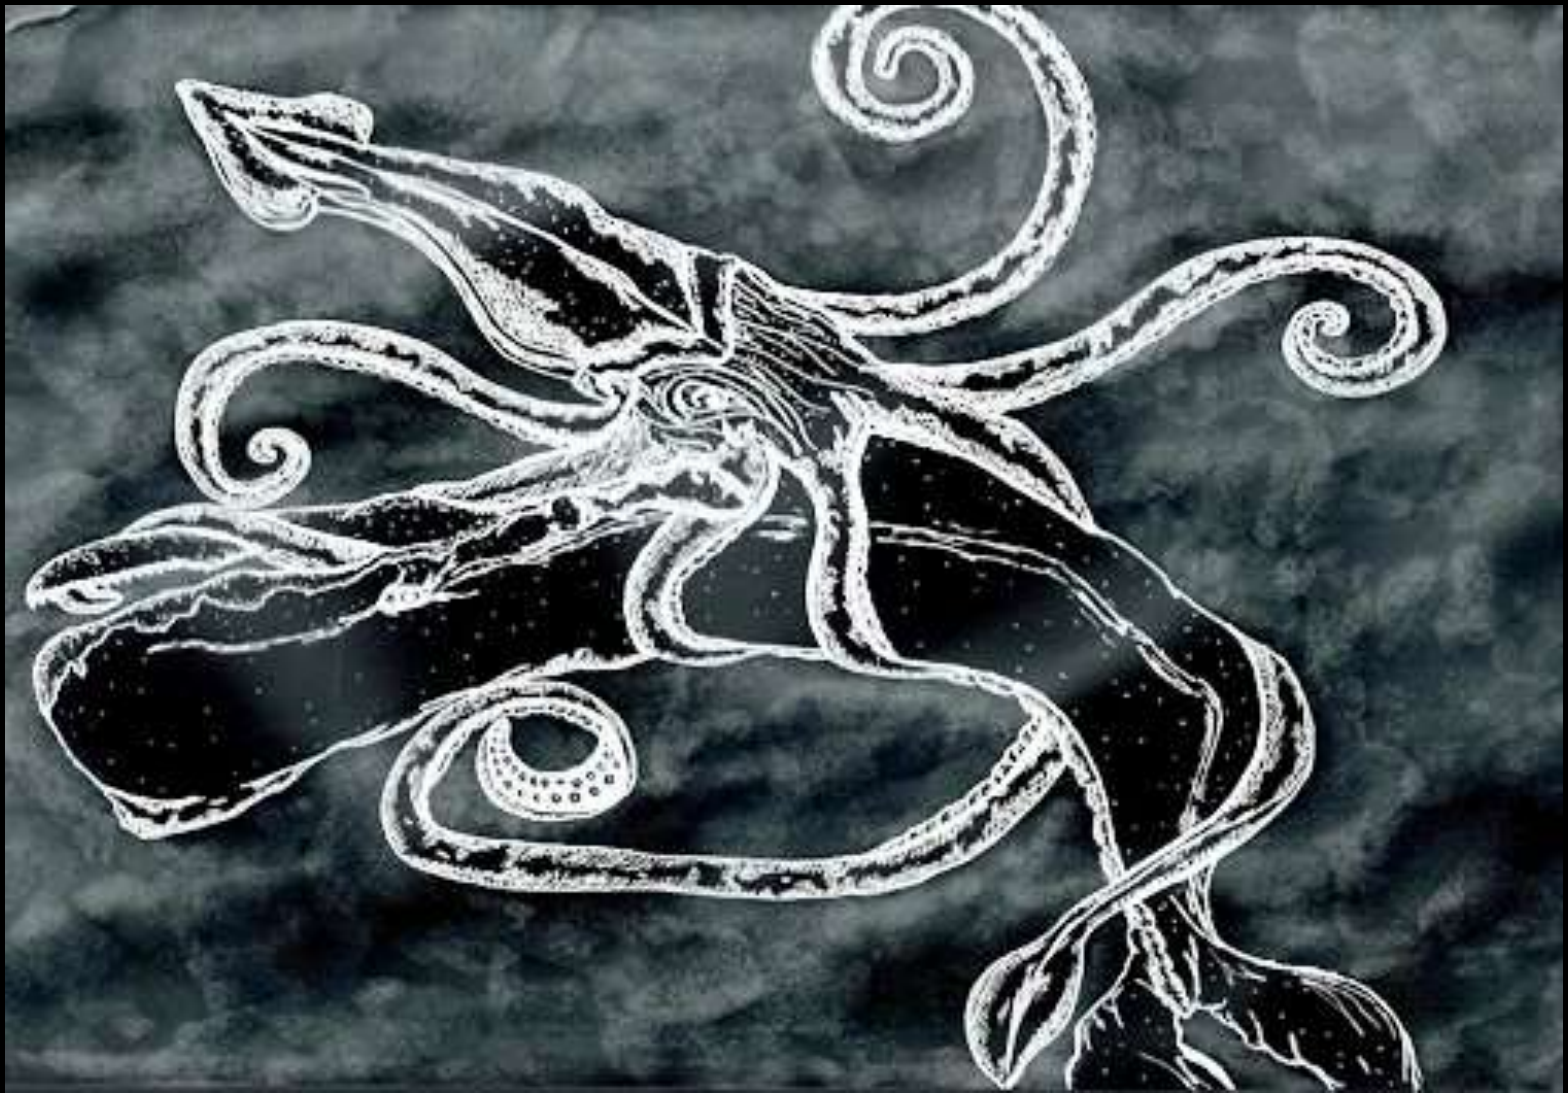

Lindsey von Borstel, Giant Squid and Sperm Whale,
600 x 800 Pixels, Ink drawing and Photoshop CS5,
2011.